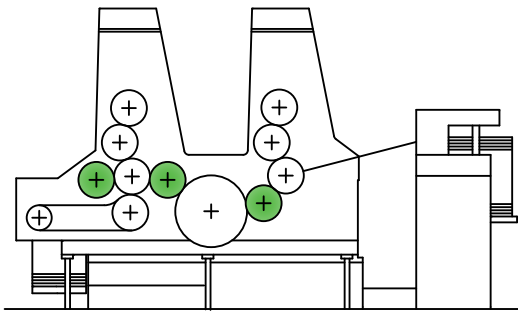

PRESS: KOMORI SPRINT 2 COLOR  
SINGLE SIZE TRANSFER CYLINDER

WITH PERFECTOR

WITHOUT PERFECTOR

NUMBER OF SHEETS REQUIRED

TYPE OF PRESS	RECOMMENDED SIZE	2 COLOR
SPRINT S-226	20 11/16 X 27	2
SPRINT S-228	20 11/16 X 28 3/4	2
SPRINT S-226P	20 11/16 X 27	3
SPRINT S-228P	20 11/16 X 28 3/4	3