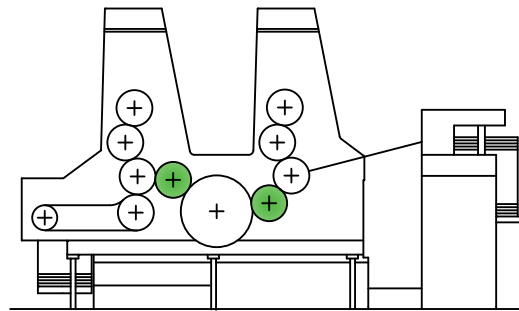

PRESS: KOMORI SPRINT 2 COLOR  
SINGLE SIZE TRANSFER CYLINDER

WITH PERFECTOR

WITHOUT PERFECTOR

NUMBER OF SHEETS REQUIRED

TYPE OF PRESS	RECOMMENDED SIZE	2 COLOR
SPRINT S-226	20 11/16 X 27	2
SPRINT S-228	20 11/16 X 28 3/4	2
SPRINT S-226P	20 11/16 X 27	3
SPRINT S-228P	20 11/16 X 28 3/4	3